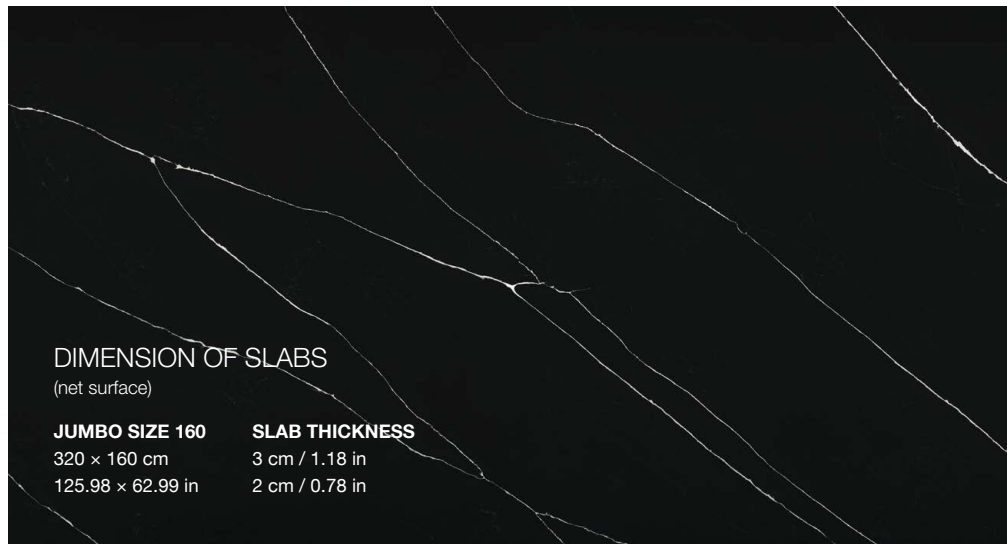

SLAB THICKNESS

3 cm / 1.18 in

2 cm / 0.78 in

Decore Ocra

Matt

Decore Ocra is a bohemian of modern living that turns a natural phenomenon into a contemporary design gem. Its power lies in its uniqueness; at first glance, its high qualities attract admirers. It combines seemingly disparate colors. It is mesmerizing, unmistakable and changes the environment in an unusual way, wherever it gets space to shine.

everlasting beauty

TechniStone[®]

Poetic Black

everlasting beauty

TechniStone[®]

DIMENSION OF SLABS

(net surface)

JUMBO SIZE 160